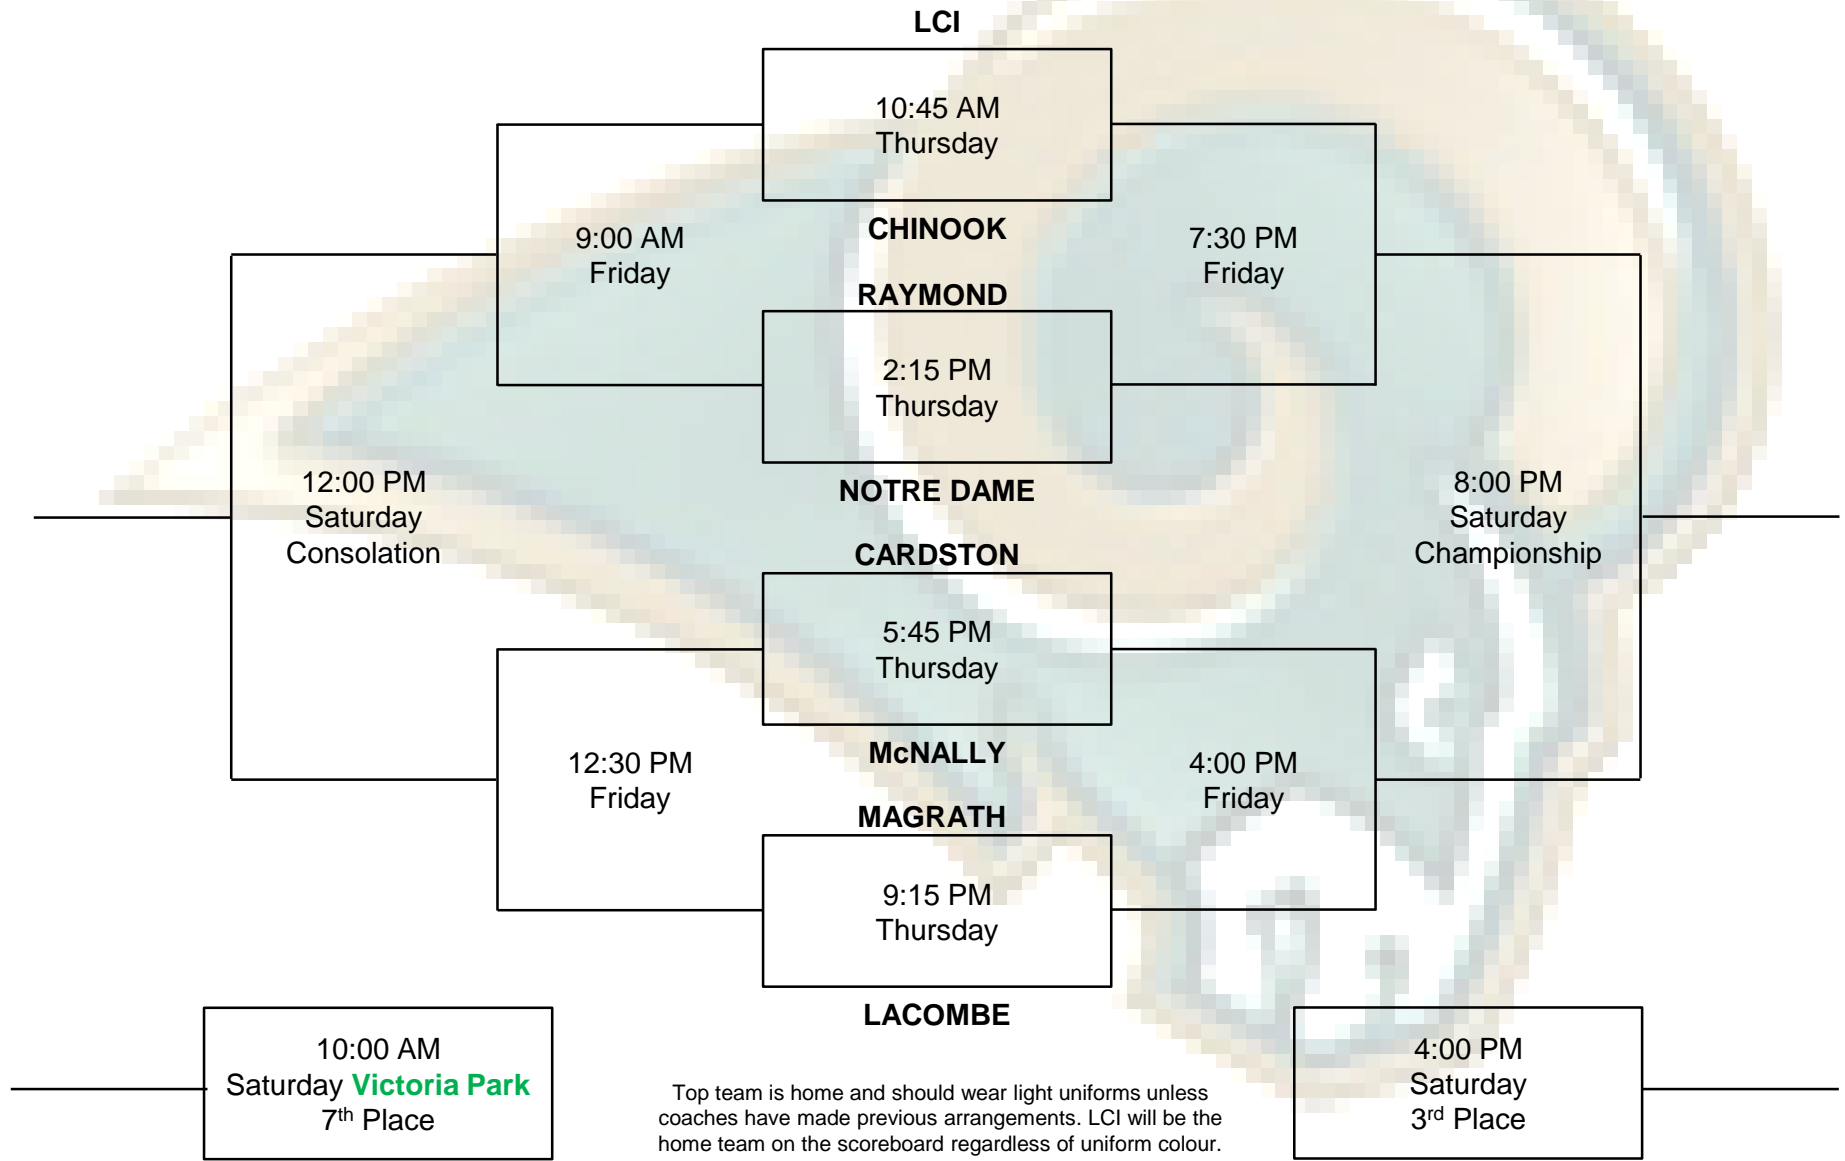

48th Green & Gold - Girls

January 8-10, 2015

48th Green & Gold - Boys

January 8-10, 2014

Top team is home and should wear light uniforms unless coaches have made previous arrangements. LCI will be the home team on the scoreboard regardless of uniform colour.