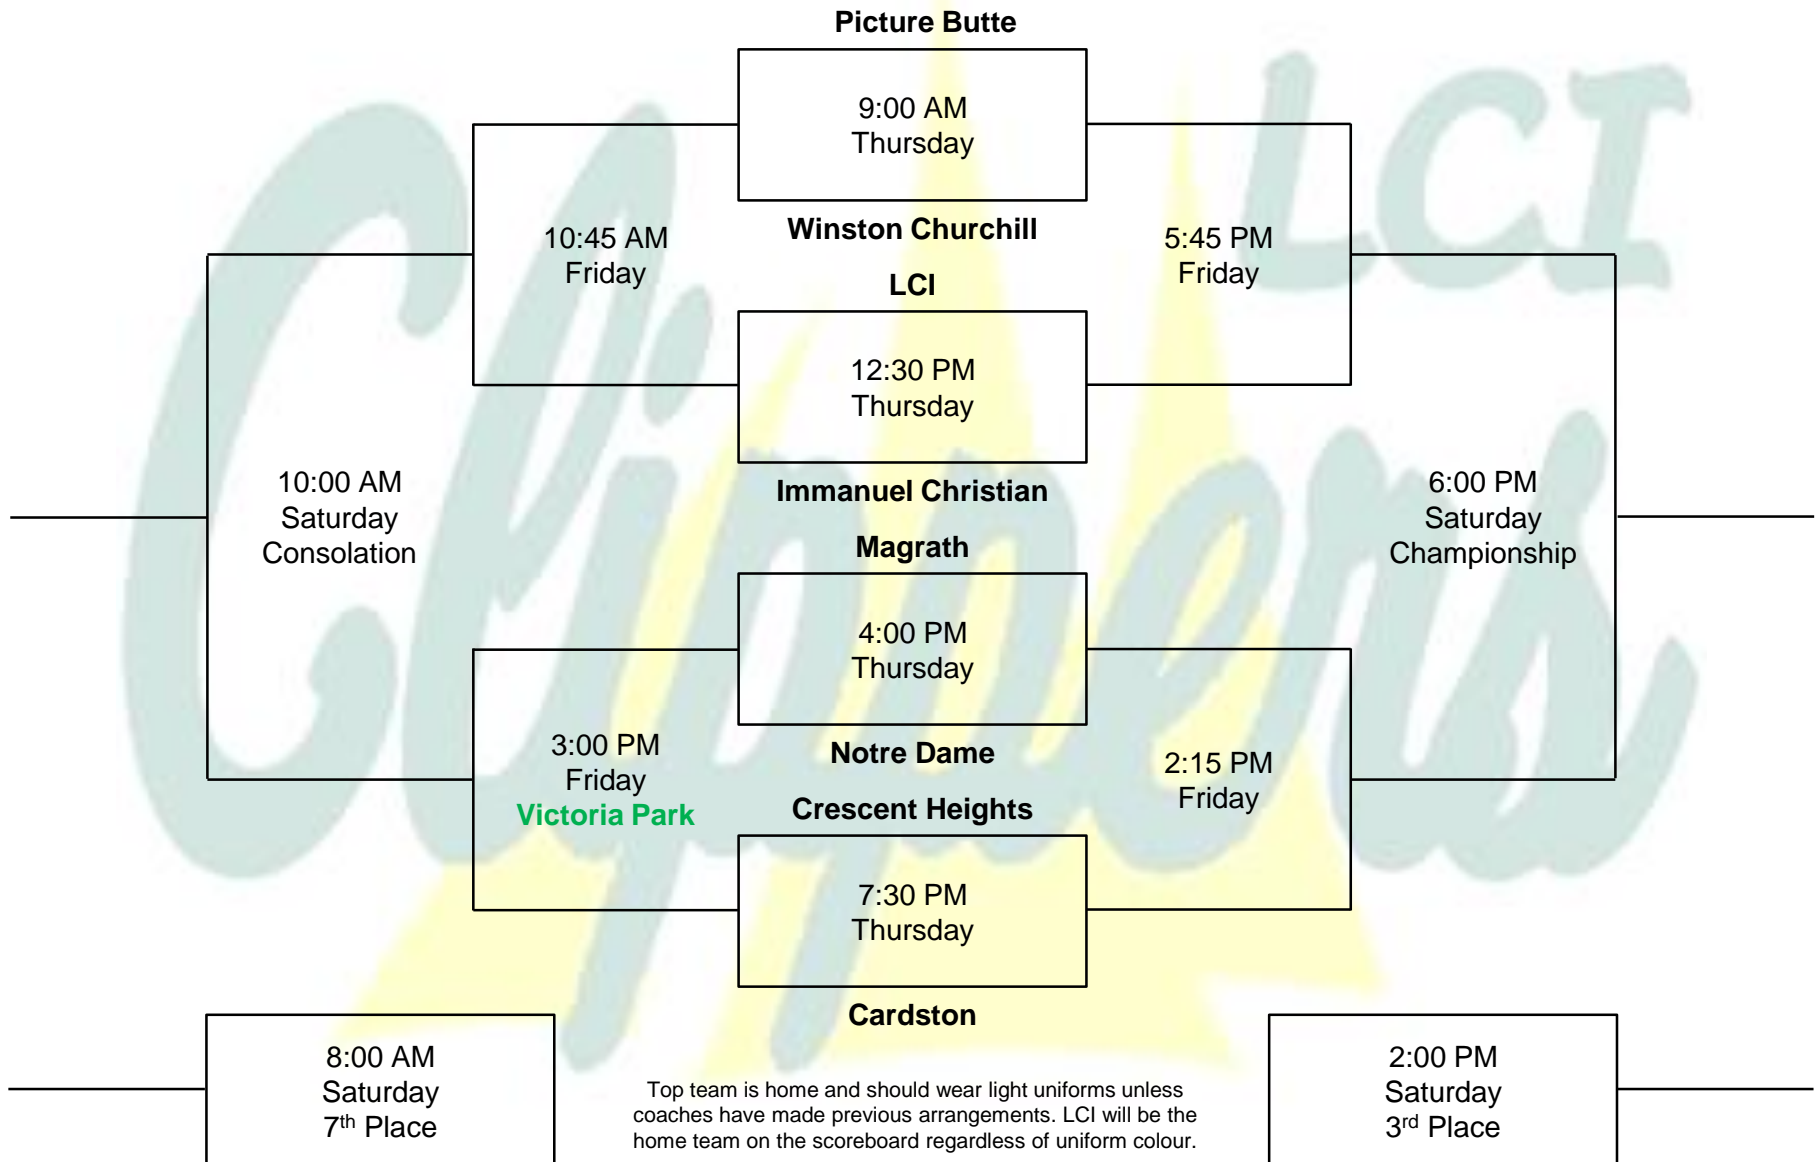

48th Green & Gold - Girls

January 8-10, 2015

48th Green & Gold - Boys

January 8-10, 2014

Top team is home and should wear light uniforms unless coaches have made previous arrangements. LCI will be the home team on the scoreboard regardless of uniform colour.